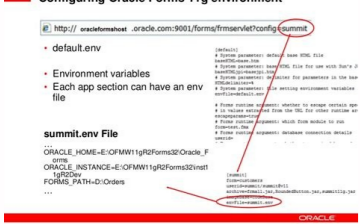

Oracle forms 11g formsweb. cfg parameters

Configuring Oracle Forms 11g environment

Oracle forms 11g formsweb. cfg parameters.